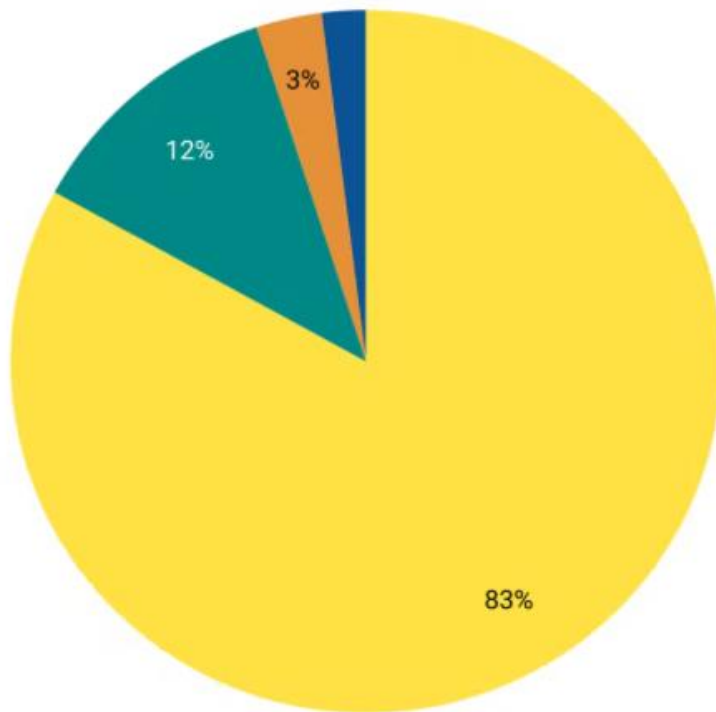

Pasig City GHG Emissions per Activity, January to December 2017

- Electricity consumption
- On-road transportation
- Stationary fuel consumption
- Solid waste disposal