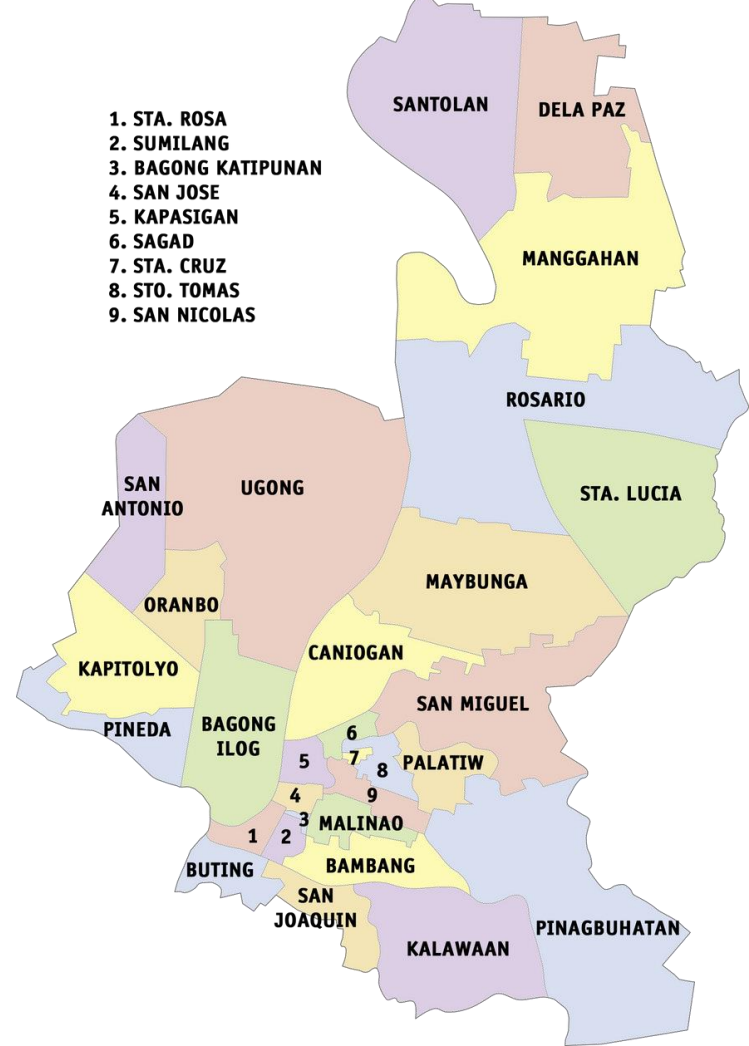

Pasig City lays approximately 12 kms. East of Manila sprawled along the banks of Marikina and Pasig Rivers, on the South-eastern end of Pasig River, bounded by Quezon City and Marikina City on the North, Mandaluyong City on the West, Makati City, Pateros and Taguig on the South, Cainta and Taytay (Province of Rizal) on the East.

**Land Area
= 34.32 sq km (3,432 hectares)**